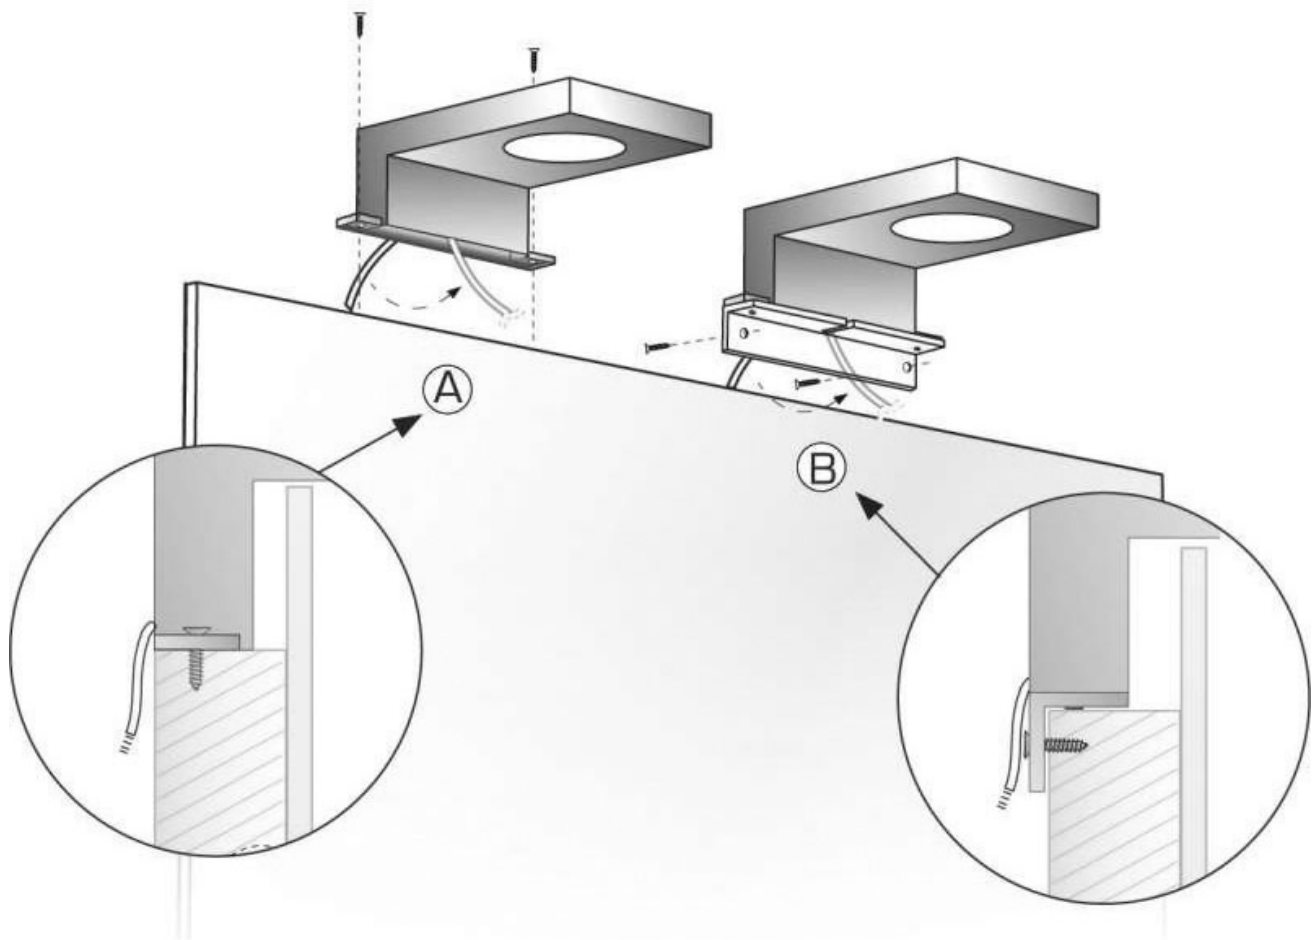

SPOT LED MIROIR CARRÉ WINTOP

VOKIL

SPOT LED MIROIR CARRÉ WINTOP

VOKIL